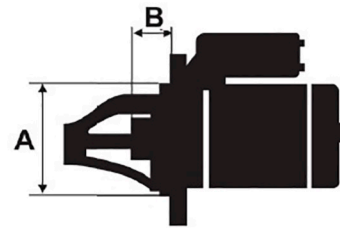

catalog number

STB0117

manufacturer

photo

STB0117WA

rotation

9 ACR

dimensions

voltage

12 v 0.7 kW a: 76

b: 33

o: 20

power

applicability,
make, model

PORSCHE, VW
911
911 Targa
Transporter

91101, 91102
91104
W, GB

engine types

VW 003911023
BO 0001212002
HC CS117

MNF Number

OEM Number

AF Number