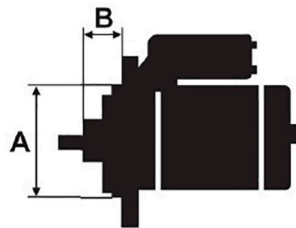

catalog number

STB0117

manufacturer

photo

STB0117WA

rotation

9 ACR

dimensions

voltage

12 v 0.7 kW a: 76

b: 33

o: 20

power

applicability,
make, model

PORSCHE, VW
911
911 Targa
Transporter

91101, 91102
91104
W, GB

engine types

VW 003911023
BO 0001212002
HC CS117

MNF Number

OEM Number

AF Number